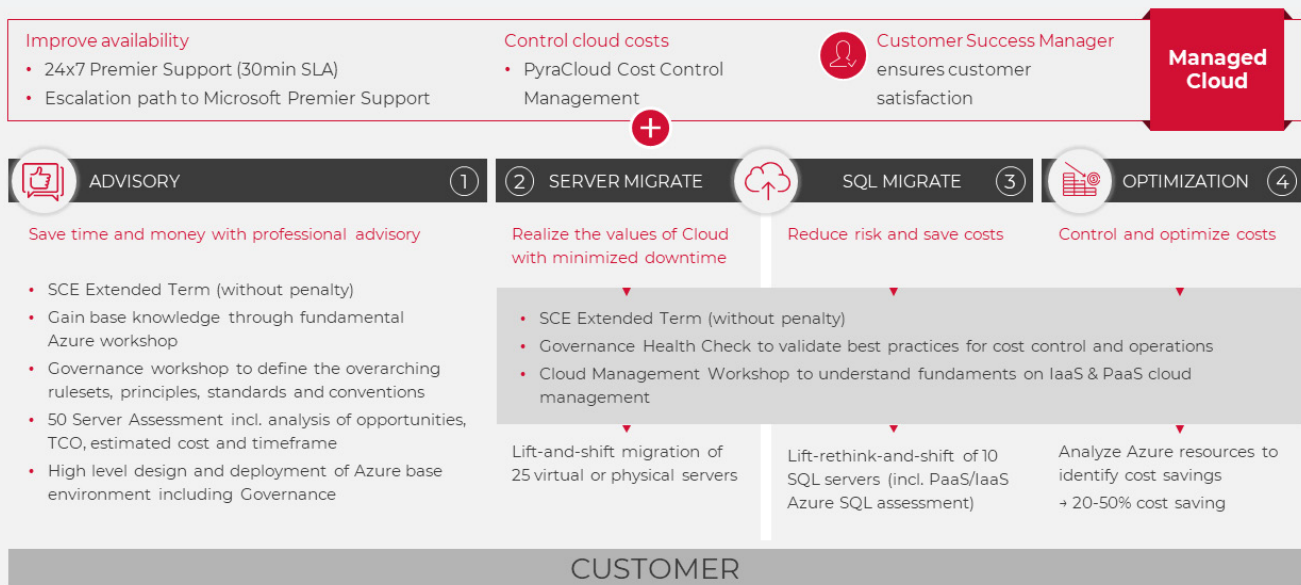

OPTIMIZE YOUR CLOUD ENVIRONMENT

We at SoftwareONE developed **AzureSimple on Modern CSP** to accelerate the realization of your Azure cloud benefits. Our new generation of AzureSimple reduces the friction of on-boarding while providing tools to optimize your cloud spend, and provide support for your Azure workloads. Make the most of your investment and benefit from an end-to-end service offering providing you with maximum flexibility while helping you saving costs at minimized downtimes.

We help to develop your strategy for the migration of workloads to the Azure environment, and once the best-fit workloads are identified, SoftwareONE will architect and

provision an Azure environment that is optimized for your business needs.

With **AzureSimple on Modern CSP** we offer customers with expiring Azure-only SCEs or new to Azure can select 1 of 4 service bundles for free within a 36 month contract to accelerate your Azure journey. Depending on your individual challenges and maturity we provide advisory, server migration, SQL migration or optimization services. All bundles include 24x7 Cloud Support, PyraCloud Cost Control and the Customer Success Manager.

Plan, prioritize and leverage the power of Microsoft Azure with our services bundles - simply choose 1 of the following 4 bundles

Let us support you with managed and professional services to help you understand, manage, and optimize your Azure environment! We simplify your transformation helping you

develop the strategy, design and migration plan aligned with your business requirements while realizing the full technical benefits of Azure. [What are you waiting for?](#)