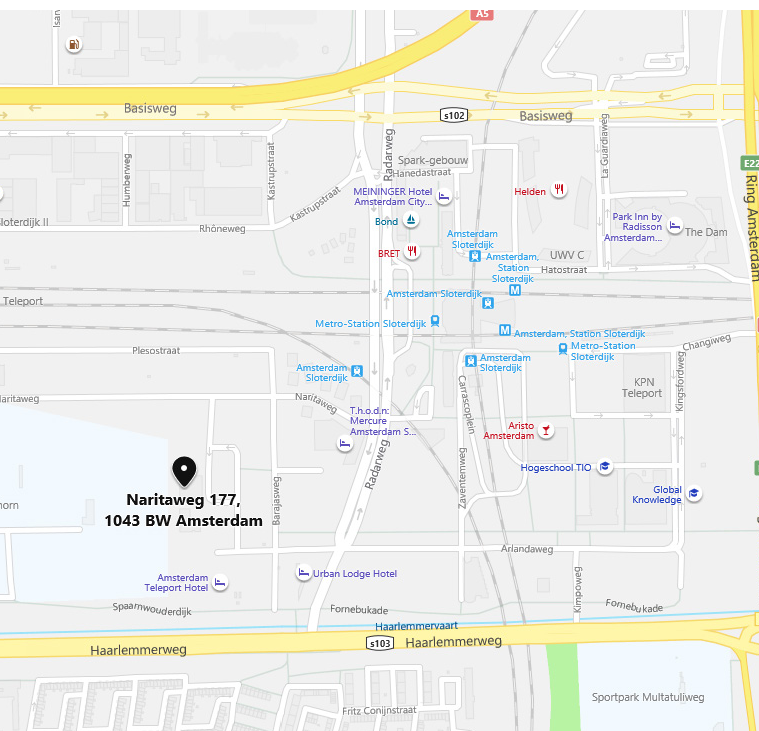

Directions to SoftwareONE

Nederland B.V.

A1 / A7 / A8 / A10 North

- › Coming from the A8 and A10 North, please follow the road until Coenplein junction
- › Please continue towards A10 West
- › After passing the Coentunnel, please take exit 2 / S102
- › Turn right at the junction
- › Follow the signs to the SoftwareONE office, marked Westpoort 3574

A2 / A4 / A10 West

- › Coming from the A10 West, please take exit 2 / s102;
- › Turn left at the junction
- › Follow the signs to the SoftwareONE office, marked Westpoort 3574

A9 / A5

- › Coming from the A9 / A5, please continue until exit 3 / s102
- › Turn left at the junction and continue in the

direction 102 centrum A10

- › Turn right at the next crossing towards s102 centrum A10
- › Turn again right at the next crossing towards s102 centrum
- › Follow the signs to the SoftwareONE office, marked Westpoort 3574

S102 (Basisweg)

- › Follow directions Amsterdam-Centrum
- › Driving at the Basisweg, (with the Telegraaf building on your left), turn right at the traffic lights towards Amsterdam-Sloterdijk railway station
- › At the second traffic lights, turn right to the Arlandaweg. Continue the road to the right (Barajasweg) and continue left to the Naritaweg
- › Please take the first road to the left. SoftwareONE is located in the last building on the right – Westpoort 3574uw rechterhand – Westpoort nummer 3574